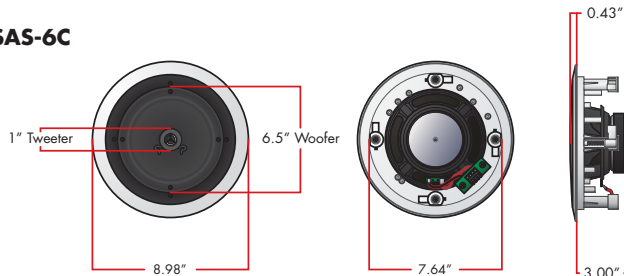

SAS-6C

One pair of 6.5" in-ceiling speakers, 20/60 Watts, 89dB, 8Ω

SAS-6W

One pair of 6.5" in-wall speakers, 20/60 Watts, 89dB, 8Ω

Features

- 1" Ultra-Wide Dispersion dome tweeters
- Durable Santoprene™ surround offers long life and responsive performance
- Polypropylene cone handles moist environments
- 1" Aluminum Voice Coil easily copes with the heat and power of extended use
- The SONIK™ two-piece connector simplifies installation.

Specifications

Nominal Input Power -----	20 Watts
Maximum Input Power -----	60 Watts
Sensitivity -----	89dB
Impedance -----	8Ω

Dimensions:

SAS-6C

SAS-6W

Application Diagram

Suttle's A-BUS™ system combined with the new SONIK™ speakers surround the home-owner with sound and music for the whole family to enjoy as an affordable all in one solution. This system is available in Suttle's 4-zone Distributed Audio Package (SAA-KIT-SP).