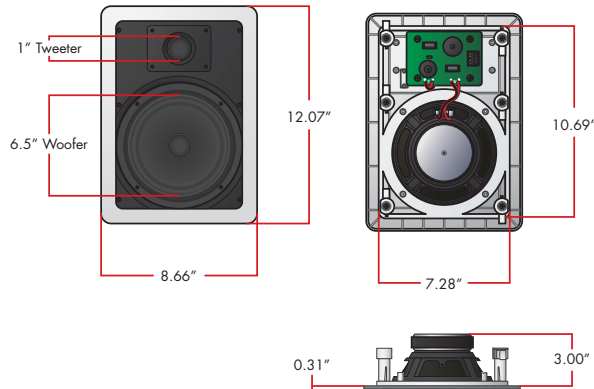

SAS-6C

One pair of 6.5" in-ceiling speakers, 20/60 Watts, 89dB, 8Ω

SAS-6W

One pair of 6.5" in-wall speakers, 20/60 Watts, 89dB, 8Ω

Features

- 1" Ultra-Wide Dispersion dome tweeters
- Durable Santoprene™ surround offers long life and responsive performance
- Polypropylene cone handles moist environments
- 1" Aluminum Voice Coil easily copes with the heat and power of extended use
- The SONIK™ two-piece connector simplifies installation.

Specifications

Nominal Input Power -----	20 Watts
Maximum Input Power -----	60 Watts
Sensitivity -----	89dB
Impedance -----	8Ω

Dimensions:

SAS-6C

SAS-6W

Application Diagram

Suttle's A-BUS™ system combined with the new SONIK™ speakers surround the home-owner with sound and music for the whole family to enjoy as an affordable all in one solution. This system is available in Suttle's 4-zone Distributed Audio Package (SAA-KIT-SP).