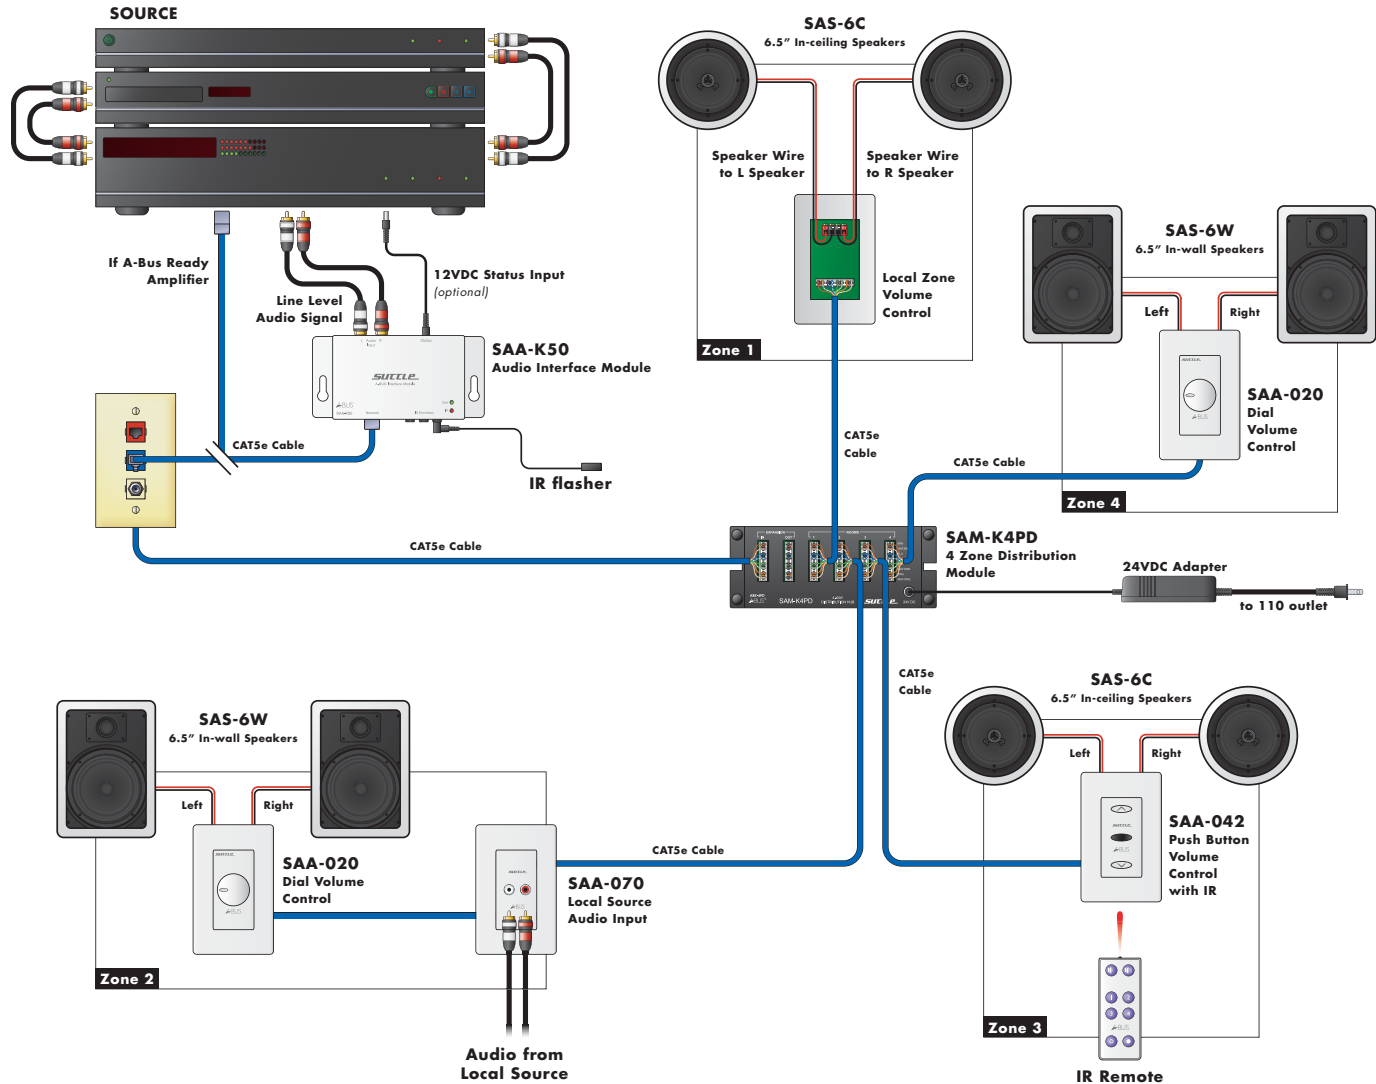

Application Diagram

Suttle's A-BUS™ system combined with the new SONIK™ speakers surround the home-owner with sound and music for the whole family to enjoy as an affordable all in one solution. This system is available in Suttle's 4-zone Distributed Audio Package (SAA-KIT-SP).

1001 EAST HIGHWAY 212, HECTOR, MN 55342
800-852-8662 • F 320-848-6218 • www.suttlesoho.com