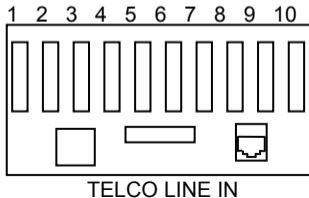

## 10 PORT VOICE DISTRIBUTION MODULE

Distribute 4 telephone lines for up to 10 phone/voice outlets throughout the home. Terminate on 110-IDC punch-down; Line 1 = blue, Line 2 = orange, Line 3 = green, Line 4 = brown. RJ31X jack allows auto-dialing alarm mechanism access to line 1. RJ45 jack allows expansion to additional modules, or may be used as a test port. Jack is wired to T568A configuration.

Cabled to:	Alarm Jack	Line 1	Line 2	Line 3	Line 4
1.	_____	_____	_____	_____	_____
2.	_____	_____	_____	_____	_____
3.	_____	_____	_____	_____	_____
4.	_____	_____	_____	_____	_____
5.	_____	_____	_____	_____	_____
6.	_____	_____	_____	_____	_____
7.	_____	_____	_____	_____	_____
8.	_____	_____	_____	_____	_____
9.	_____	_____	_____	_____	_____
10.	_____	_____	_____	_____	_____