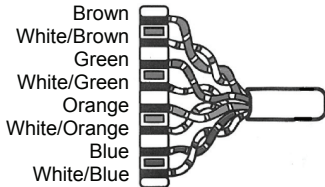

SAM-D8-C6

Jacks are wired to 568A

Voice Configuration:

Line 1 = blue

Line 2 = orange

Line 3 = green

Line 4 = brown

Cabled to: