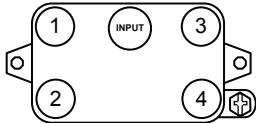

## 4 PORT VIDEO DISTRIBUTION MODULE

---

Distributes video signal to 4 television outlets throughout the home.

Use with the Video Amplifier for increased signal amplification and quality.

**Cabled to:**

1. \_\_\_\_\_