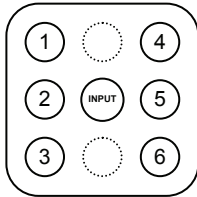

6 PORT VIDEO DISTRIBUTION MODULE

Distributes video signal to 6 television outlets throughout the home.

Use with the Video Amplifier for increased signal amplification and quality.

Cabled to:

1. _____ 4. _____