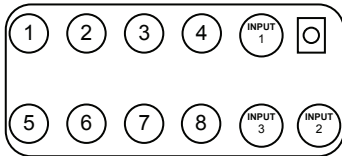

8 PORT BI-DIRECTIONAL VIDEO AMPLIFIER & DISTRIBUTION

Amplifies and distributes video signal to 8 television outlets throughout the home.

Cabled to:

1. _____ 5. _____

2. _____ 6. _____

3. _____ 7. _____

4. _____ 8. _____

input-1. _____

input-3. _____ input-2. _____