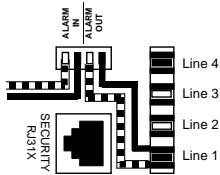

Enhanced Voice Module SAM-VE

Supports up to 4 service lines distributed to 22 telecom outlets, wired as shown on the panel. Includes RJ31X security interface jack for alarm systems.

Security Interface Wiring Diagram
Shown using line 1, any service line may be used

Telco lines from Demarcation

1. _____ 3. _____
2. _____ 4. _____

Telco line connected to RJ31X

Alarm. _____