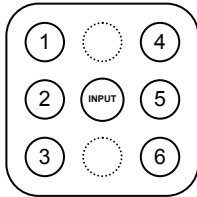

10 PORT VOICE DISTRIBUTION MODULE

Distribute 4 telephone lines for up to 10 phone/voice outlets throughout the home. Terminate on 110-IDC punch-down; Line 1 = blue, Line 2 = orange, Line 3 = green, Line 4 = brown. RJ31X jack allows auto-dialing alarm mechanism access to line 1. RJ45 jack allows expansion to additional modules, or may be used as a test port. Jack is wired to T568A configuration.

Cabled to:	Alarm Jack	Line 1	Line 2	Line 3	Line 4
1.		_____	_____	_____	_____
2.		_____	_____	_____	_____
3.		_____	_____	_____	_____
4.		_____	_____	_____	_____
5.		_____	_____	_____	_____
6.		_____	_____	_____	_____
7.		_____	_____	_____	_____
8.		_____	_____	_____	_____
9.		_____	_____	_____	_____
10.		_____	_____	_____	_____

Telco lines from Demarcation:

1. _____ 2. _____ 3. _____ 4. _____
(blue) (orange) (green) (brown)

6 PORT VIDEO DISTRIBUTION MODULE

Distributes video signal to 6 television outlets throughout the home.

Use with the Video Amplifier for increased signal amplification and quality.