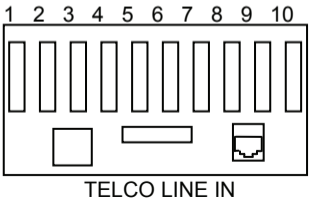

10 PORT VOICE DISTRIBUTION MODULE

Distribute 4 telephone lines for up to 10 phone/voice outlets throughout the home. Terminate on 110-IDC punch-down; Line 1 = blue, Line 2 = orange, Line 3 = green, Line 4 = brown. RJ31X jack allows auto-dialing alarm mechanism access to line 1. RJ45 jack allows expansion to additional modules, or may be used as a test port. Jack is wired to T568A configuration.

Cabled to:	Alarm Jack	Line 1	Line 2	Line 3	Line 4
1.		_____	_____	_____	_____
2.		_____	_____	_____	_____
3.		_____	_____	_____	_____
4.		_____	_____	_____	_____
5.		_____	_____	_____	_____
6.		_____	_____	_____	_____
7.		_____	_____	_____	_____
8.		_____	_____	_____	_____
9.		_____	_____	_____	_____
10.		_____	_____	_____	_____

Telco lines from Demarcation:

1. _____ 2. _____ 3. _____ 4. _____
(blue) (orange) (green) (brown)

6 PORT VIDEO DISTRIBUTION MODULE

Distributes video signal to 6 television outlets throughout the home.

Use with the Video Amplifier for increased signal amplification and quality.