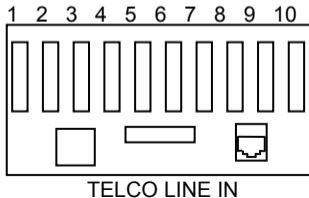

## 10 PORT VOICE DISTRIBUTION MODULE

Distribute 4 telephone lines for up to 10 phone/voice outlets throughout the home. Terminate on 110-IDC punch-down; Line 1 = blue, Line 2 = orange, Line 3 = green, Line 4 = brown. RJ31X jack allows auto-dialing alarm mechanism access to line 1. RJ45 jack allows expansion to additional modules, or may be used as a test port. Jack is wired to T568A configuration.

Cabled to:	Alarm Jack	Line 1	Line 2	Line 3	Line 4
1.	_____	_____	_____	_____	_____
2.	_____	_____	_____	_____	_____
3.	_____	_____	_____	_____	_____
4.	_____	_____	_____	_____	_____
5.	_____	_____	_____	_____	_____
6.	_____	_____	_____	_____	_____
7.	_____	_____	_____	_____	_____
8.	_____	_____	_____	_____	_____
9.	_____	_____	_____	_____	_____
10.	_____	_____	_____	_____	_____

## 8 PORT VIDEO DISTRIBUTION MODULE

---

Distributes video signal to 8 television outlets throughout the home.

Use with the Video Amplifier for increased signal amplification and quality.

**Cabled to:**

1. \_\_\_\_\_ 5. \_\_\_\_\_