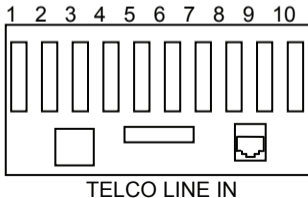

10 PORT VOICE DISTRIBUTION MODULE

Distribute 4 telephone lines for up to 10 phone/voice outlets throughout the home. Terminate on 110-IDC punch-down; Line 1 = blue, Line 2 = orange, Line 3 = green, Line 4 = brown. RJ31X jack allows auto-dialing alarm mechanism access to line 1. RJ45 jack allows expansion to additional modules, or may be used as a test port. Jack is wired to T568A configuration.

Cabled to:	Alarm Jack	Line 1	Line 2	Line 3	Line 4
1.	_____	_____	_____	_____	_____
2.	_____	_____	_____	_____	_____
3.	_____	_____	_____	_____	_____
4.	_____	_____	_____	_____	_____
5.	_____	_____	_____	_____	_____
6.	_____	_____	_____	_____	_____
7.	_____	_____	_____	_____	_____
8.	_____	_____	_____	_____	_____
9.	_____	_____	_____	_____	_____
10.	_____	_____	_____	_____	_____

Telco lines from Demarcation:

1. _____ 2. _____ 3. _____ 4. _____
(blue) (orange) (green) (brown)

3 PORT VIDEO DISTRIBUTION MODULE

Distributes video signal to 3 television
Outlets throughout the home. Use with the
Video Amplifier for increased signal
amplification and quality.