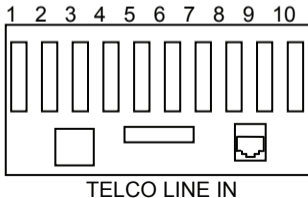

10 PORT VOICE DISTRIBUTION MODULE

Distribute 4 telephone lines for up to 10 phone/voice outlets throughout the home. Terminate on 110-IDC punch-down; Line 1 = blue, Line 2 = orange, Line 3 = green, Line 4 = brown. RJ31X jack allows auto-dialing alarm mechanism access to line 1. RJ45 jack allows expansion to additional modules, or may be used as a test port. Jack is wired to T568A configuration.

Cabled to:	Alarm Jack	Line 1	Line 2	Line 3	Line 4
1.	_____	_____	_____	_____	_____
2.	_____	_____	_____	_____	_____
3.	_____	_____	_____	_____	_____
4.	_____	_____	_____	_____	_____
5.	_____	_____	_____	_____	_____
6.	_____	_____	_____	_____	_____
7.	_____	_____	_____	_____	_____
8.	_____	_____	_____	_____	_____
9.	_____	_____	_____	_____	_____
10.	_____	_____	_____	_____	_____

Telco lines from Demarcation:

1. _____ 2. _____ 3. _____ 4. _____
(blue) (orange) (green) (brown)

4 PORT VIDEO DISTRIBUTION MODULE

Distributes video signal to 4 television outlets throughout the home.

Use with the Video Amplifier for increased signal amplification and quality.